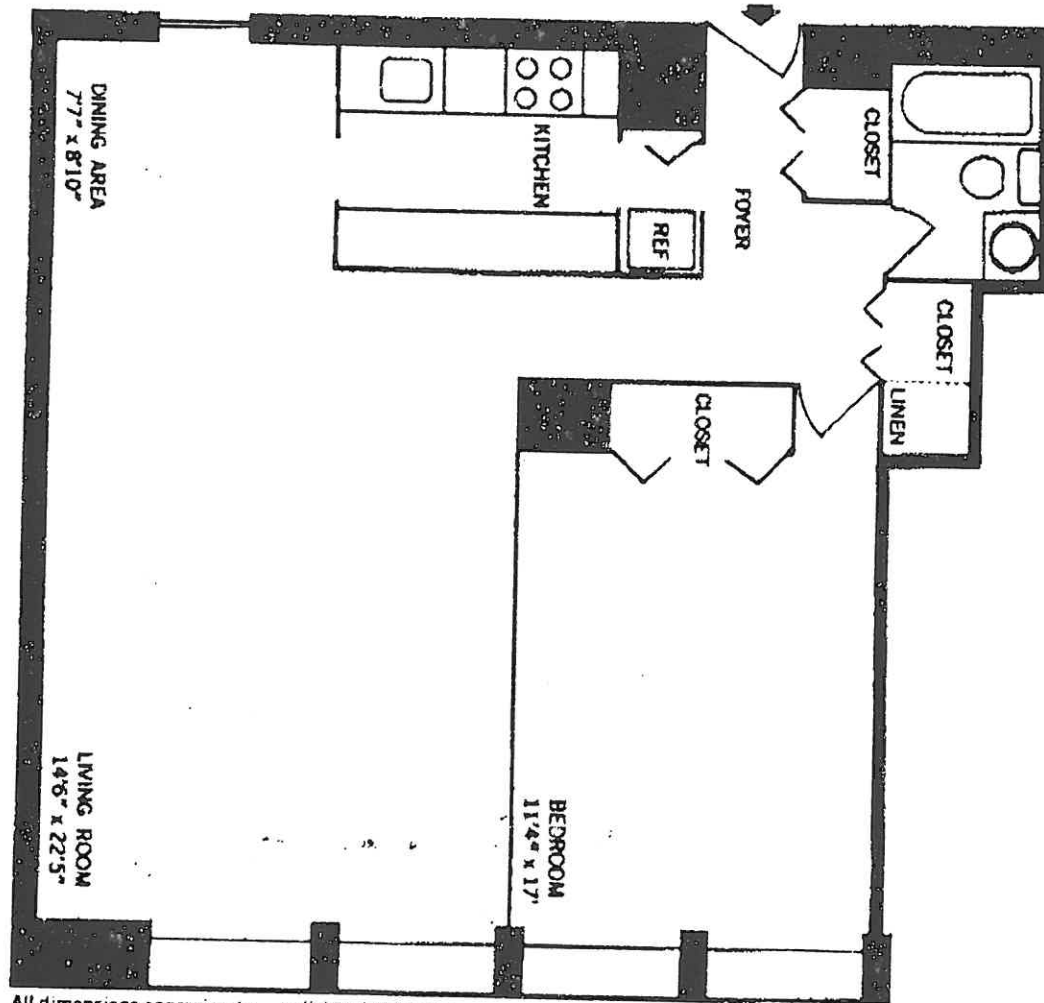

# One Bedroom Unit G

All dimensions approximate... individual unit types may have slight variation.

**BUSHNELL TOWER  
CONDOMINIUM**  
One Gold Street, Hartford, Connecticut 06103

# Studio Unit F

All dimensions approximate. . . individual unit types may have slight variation.

# Two Bedroom Unit E

1133 Sq. Ft.

All dimensions approximate... individual unit types may have slight variation.