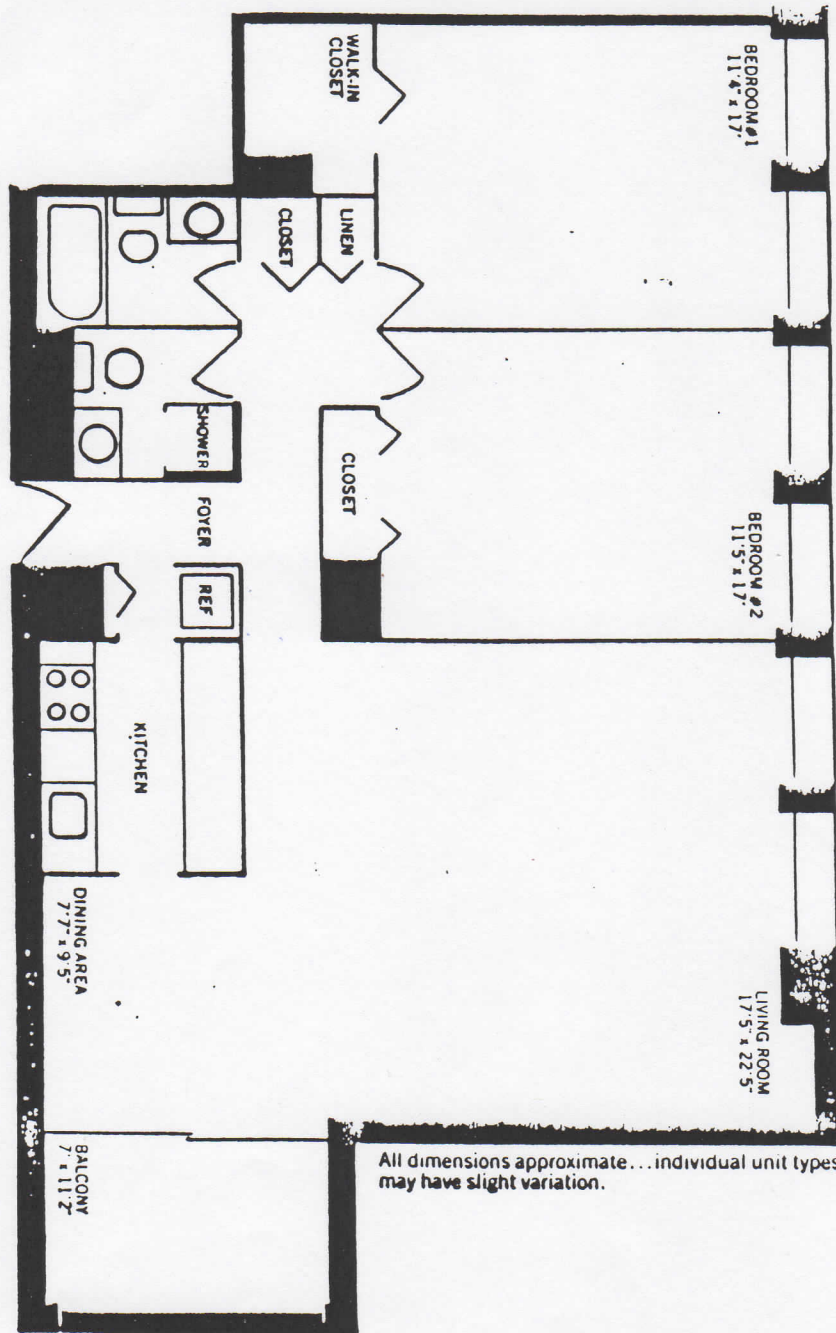

# Two Bedroom Unit E

1133 Sq. Ft.

All dimensions approximate... individual unit types may have slight variation.